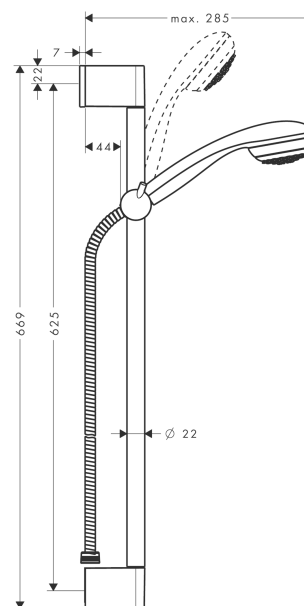

#### product features

- spray type: Normal spray
- shower head size: 85 mm
- without pivot joints
- 90° position adjustable slider, pivots left and right, up and down
- maximum flow rate (at 0.3 MPa): 6 l/min
- chrome-plated wall supports of plastic
- ACS 13 ACC NY 145, valide jusqu'au 06.05.2018

### Scale drawing