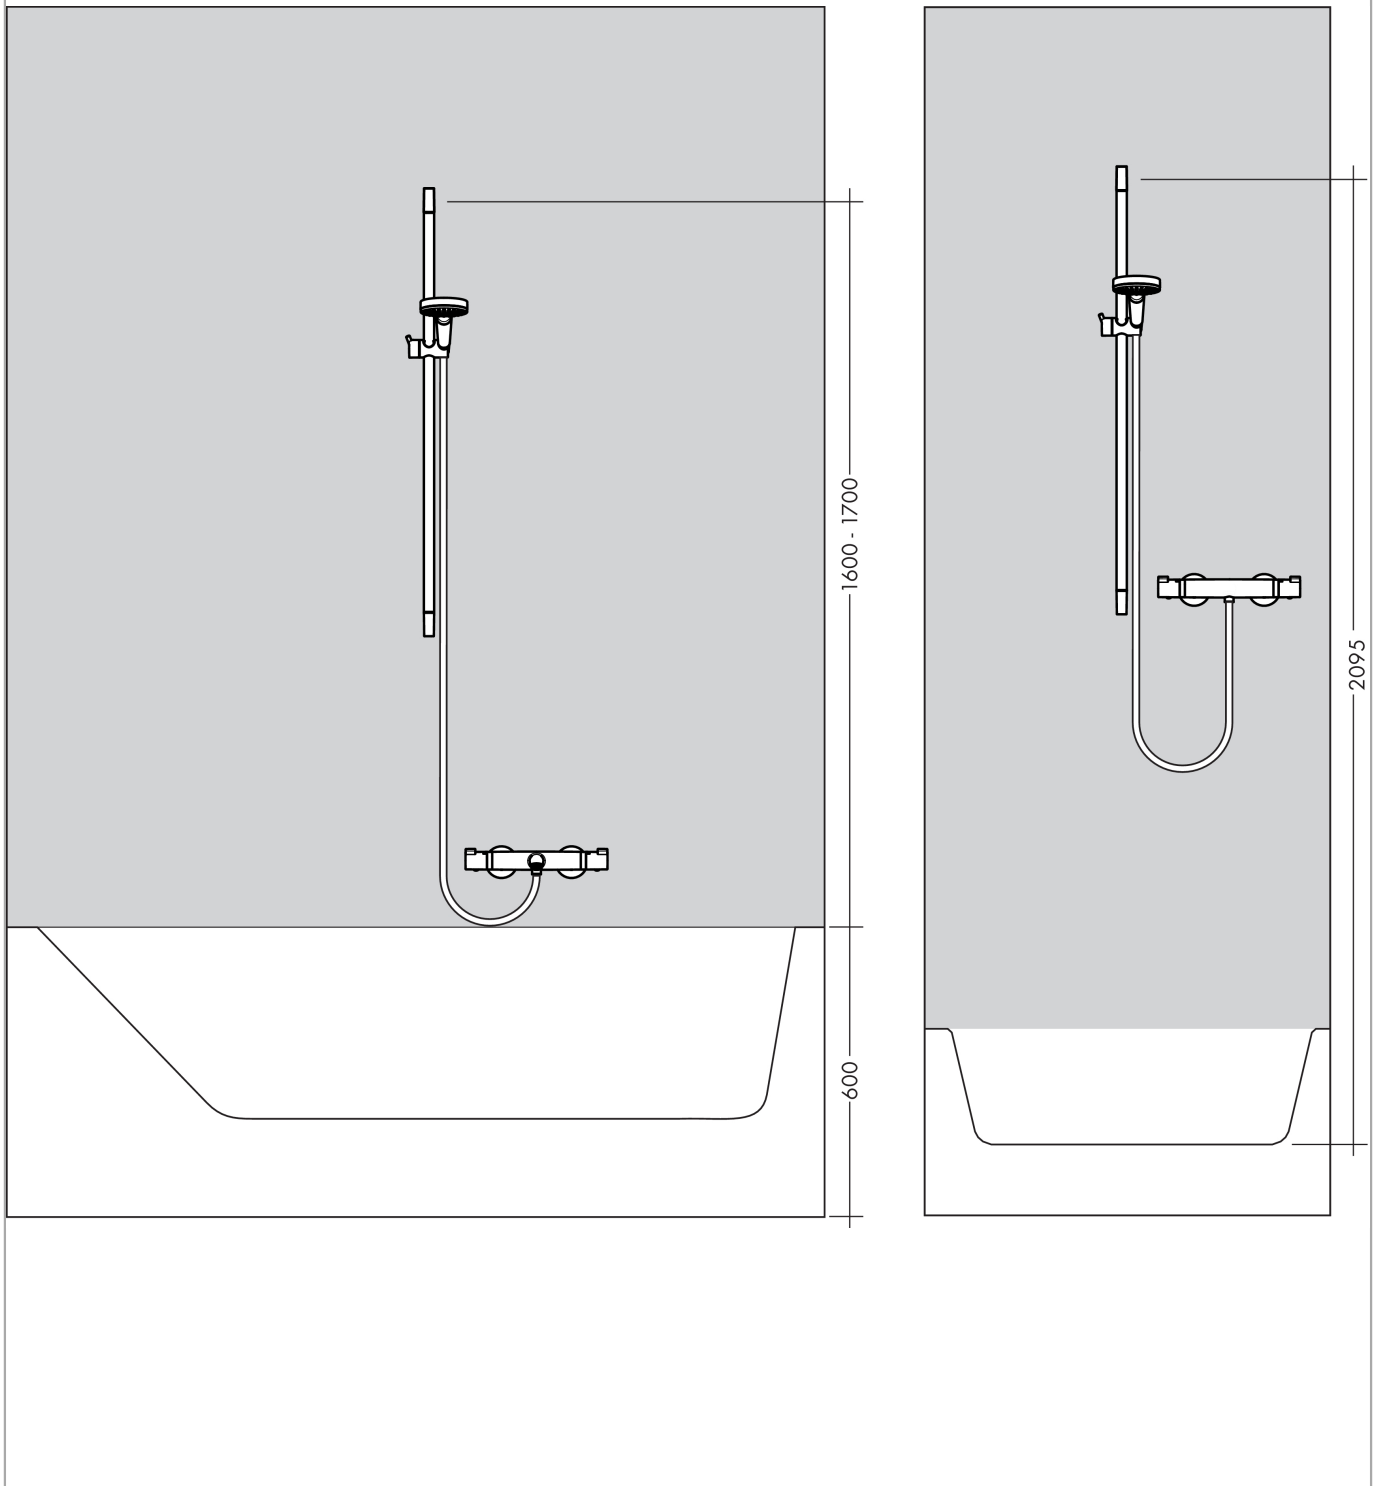

Crometta 85

Crometta 85 Green hand shower/ Unica'Crometta wall bar 0.65 m set

Surfaces: **chrome** Article Number: **27652000**

Installation examples