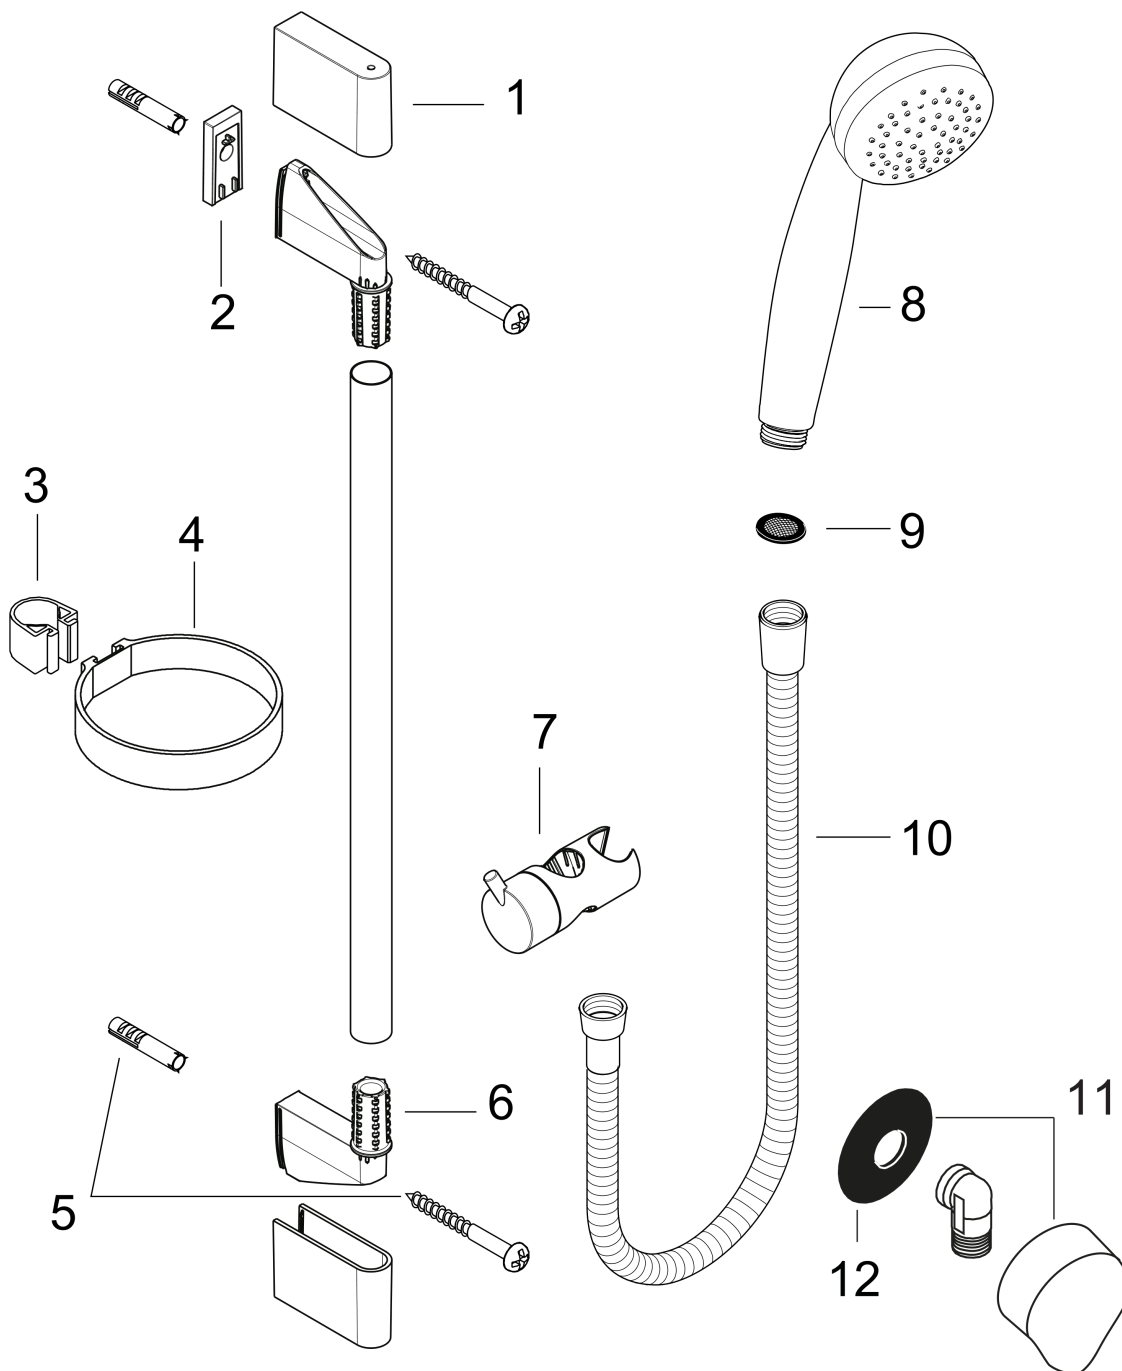

#### product features

- spray type: Normal spray
- shower head size: 85 mm
- without pivot joints
- 90° position adjustable slider, pivots left and right, up and down
- maximum flow rate (at 0.3 MPa): 6 l/min
- chrome-plated wall supports of plastic
- ACS 13 ACC NY 145, valide jusqu'au 06.05.2018

## Crometta 85

Crometta 85 Green hand shower/ Unica'Crometta wall bar 0.65 m set

Surfaces: chrome Article Number: 27652000

### Exploded Drawing

Year of production: >01/09

**Crometta 85**

**Crometta 85 Green hand shower/ Unica'Crometta wall bar 0.65 m set**

Surfaces: **chrome** Article Number: **27652000**

**Spare part list**

Year of production: >01/09

| Pos. | Description                   | Article Number | PC | PU |
|------|-------------------------------|----------------|----|----|
| 1    | cover                         | 95217000       | -  | 1  |
| 2    | tile-matching-disk            | 97450000       | -  | 1  |
| 3    | clip for Casetta, Ø 22 mm     | 96189000       | -  | 1  |
| 4    | shelf Casetta                 | 28678000       | -  | 1  |
| 5    | mounting set                  | 96179000       | -  | 1  |
| 6    | wall support                  | 95218000       | -  | 1  |
| 7    | support, assy                 | 95160000       | -  | 1  |
| 8    | handshower                    | 28561000       | -  | 1  |
| 9    | filter packing                | 94246000       | -  | 1  |
| 10   | shower hose Metaflex'C 1,60 m | 28266000       | -  | 1  |