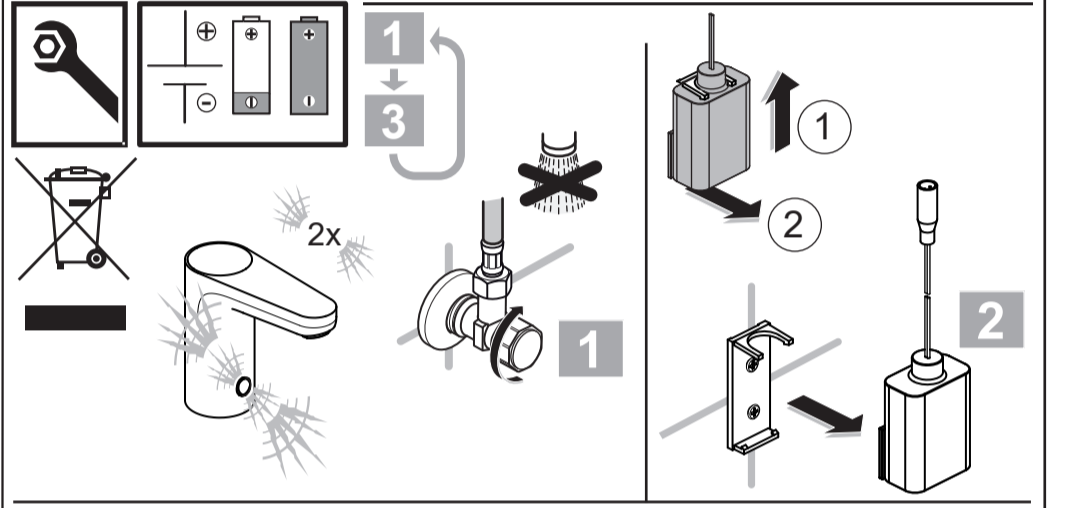

P bar				Q (3 bar)
	T °C				l/min 3,3