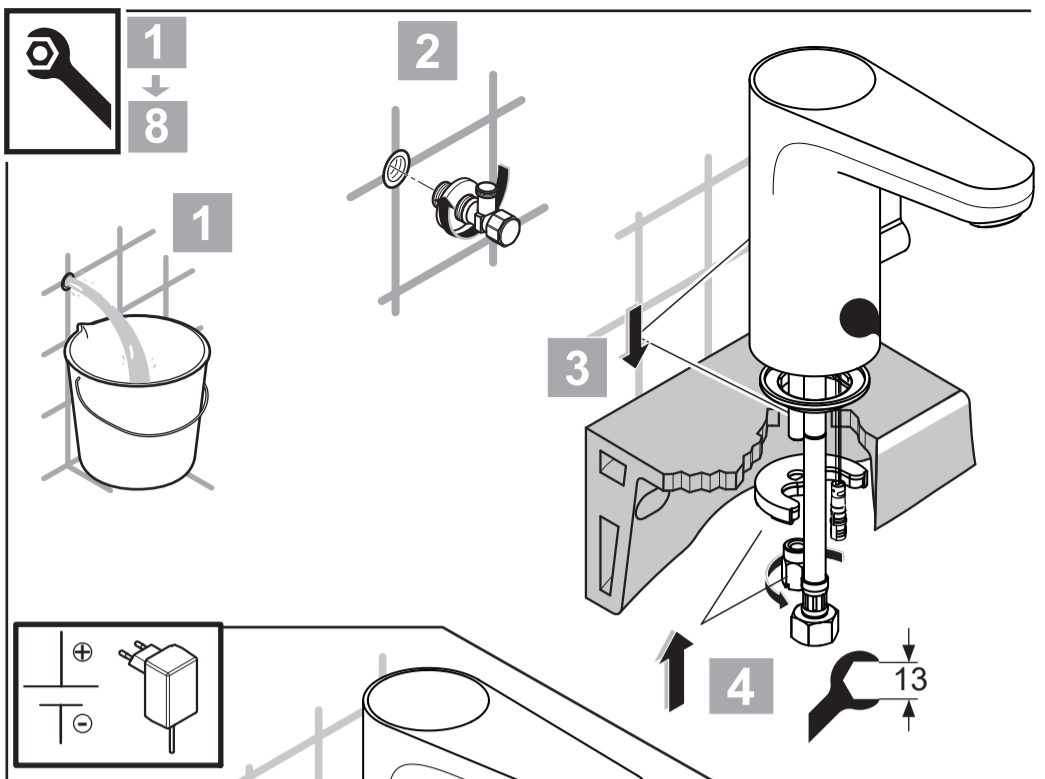

A6146

Model No.
(BI20A-065092-I)

Ideal Standard

CERAPLUS
A 6145 .. A 6146 ..

0821 / A 868 918
Made in Germany

A6145

6V Lithium
CR-P2

Ideal Standard International NV
 Corporate Village - Gent Building
 Da Vincilaan 2
 1935 Zaventem
 Belgium

www.idealstandardinternational.com

	P bar				Q (3 bar)
	T °C				l/min 3,3