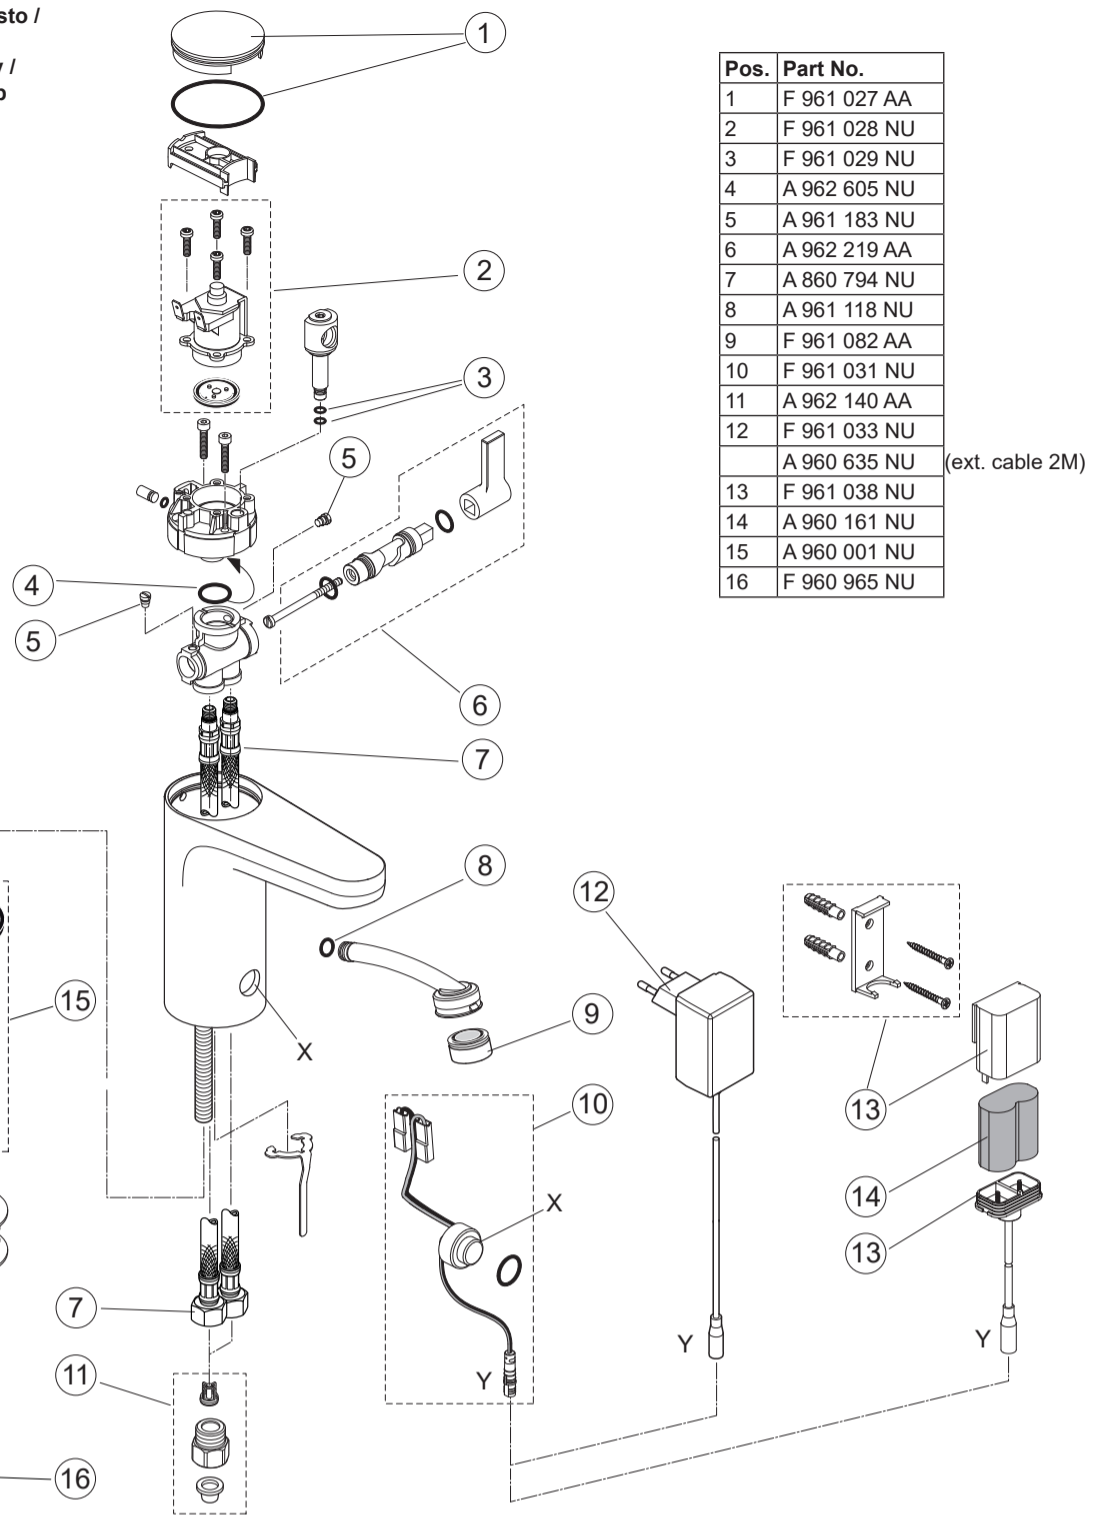

A6146

Model No.
(BI20A-065092-I)

Ideal Standard

CERAPLUS
A 6145 .. A 6146 ..

0821 / A 868 918
Made in Germany

A6145

6V Lithium
CR-P2

Ideal Standard International NV
 Corporate Village - Gent Building
 Da Vincilaan 2
 1935 Zaventem
 Belgium

www.idealstandardinternational.com

	P bar				Q (3 bar)
	T °C				l/min 3,3