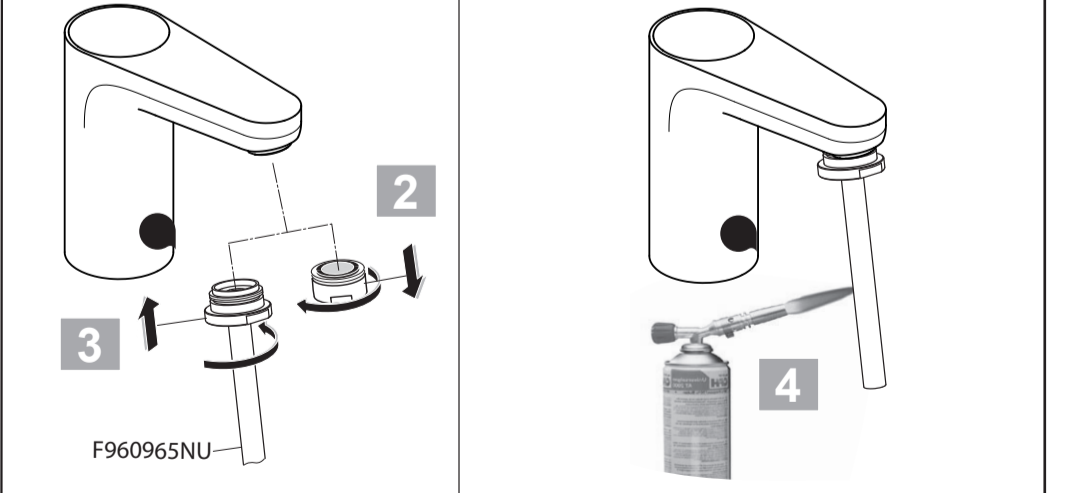

P bar				Q (3 bar)
	T °C				l/min 3,3