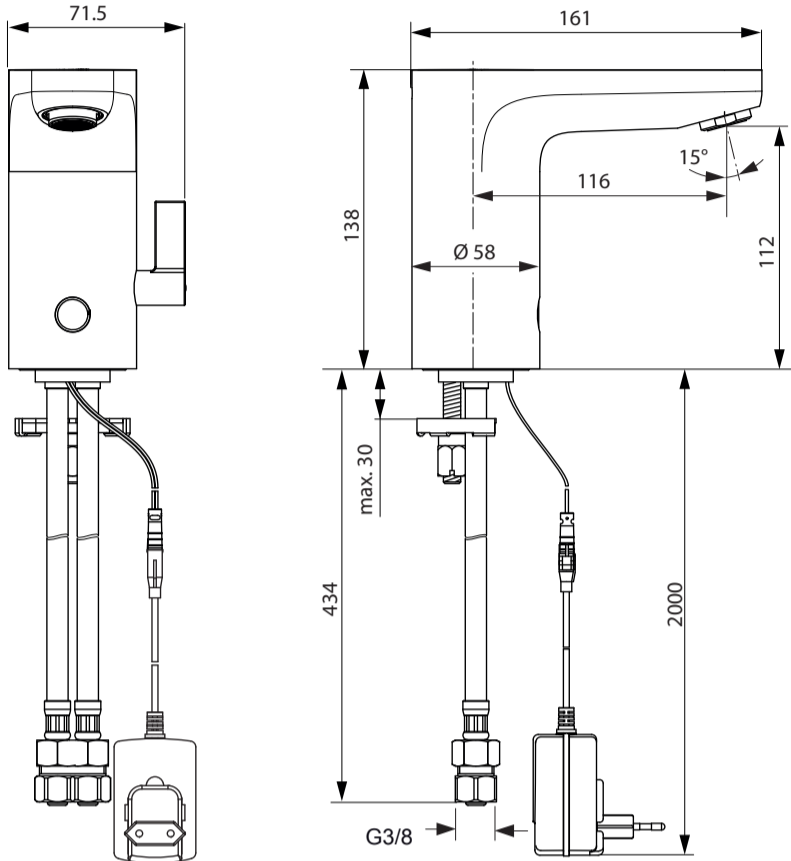

A6146

Model No.
(BI20A-065092-I)

Ideal Standard

CERAPLUS
A 6145 .. A 6146 ..

0821 / A 868 918
Made in Germany

A6145

6V Lithium
CR-P2

Ideal Standard International NV
 Corporate Village - Gent Building
 Da Vincilaan 2
 1935 Zaventem
 Belgium

www.idealstandardinternational.com

	P bar				Q (3 bar)
	T °C				l/min 3,3