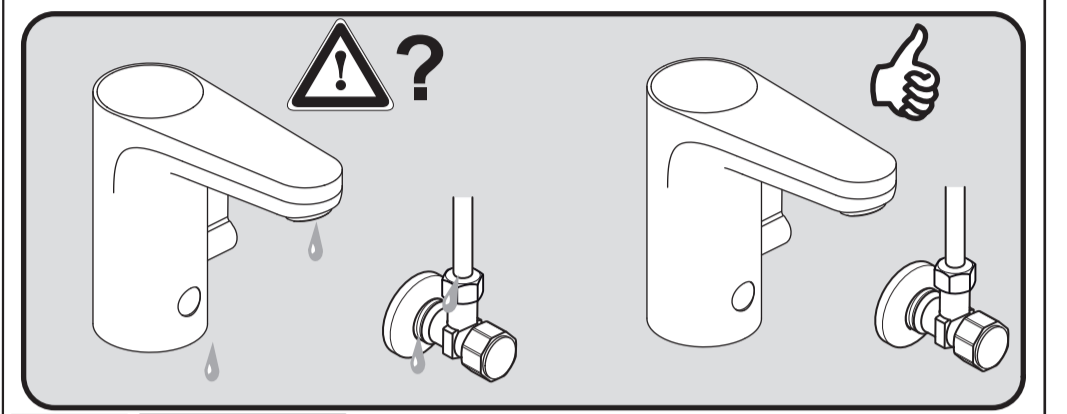

P bar				Q (3 bar)
	T °C				l/min 3,3