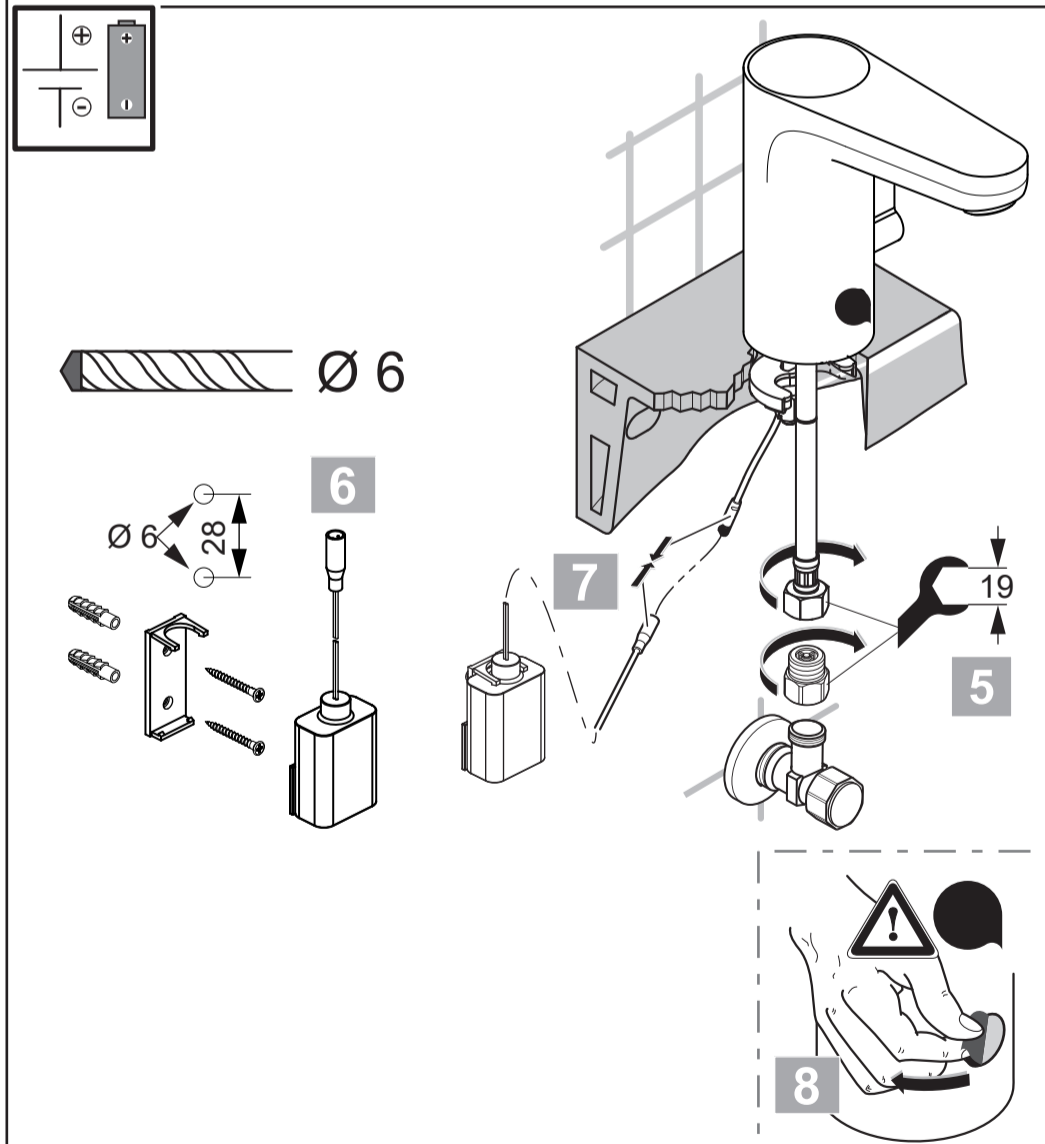

A6146

Model No.
(BI20A-065092-I)

Ideal Standard

CERAPLUS
A 6145 .. A 6146 ..

0821 / A 868 918
Made in Germany

A6145

6V Lithium
CR-P2

Ideal Standard International NV
 Corporate Village - Gent Building
 Da Vincilaan 2
 1935 Zaventem
 Belgium

www.idealstandardinternational.com

	P bar				Q (3 bar)
	T °C				l/min 3,3