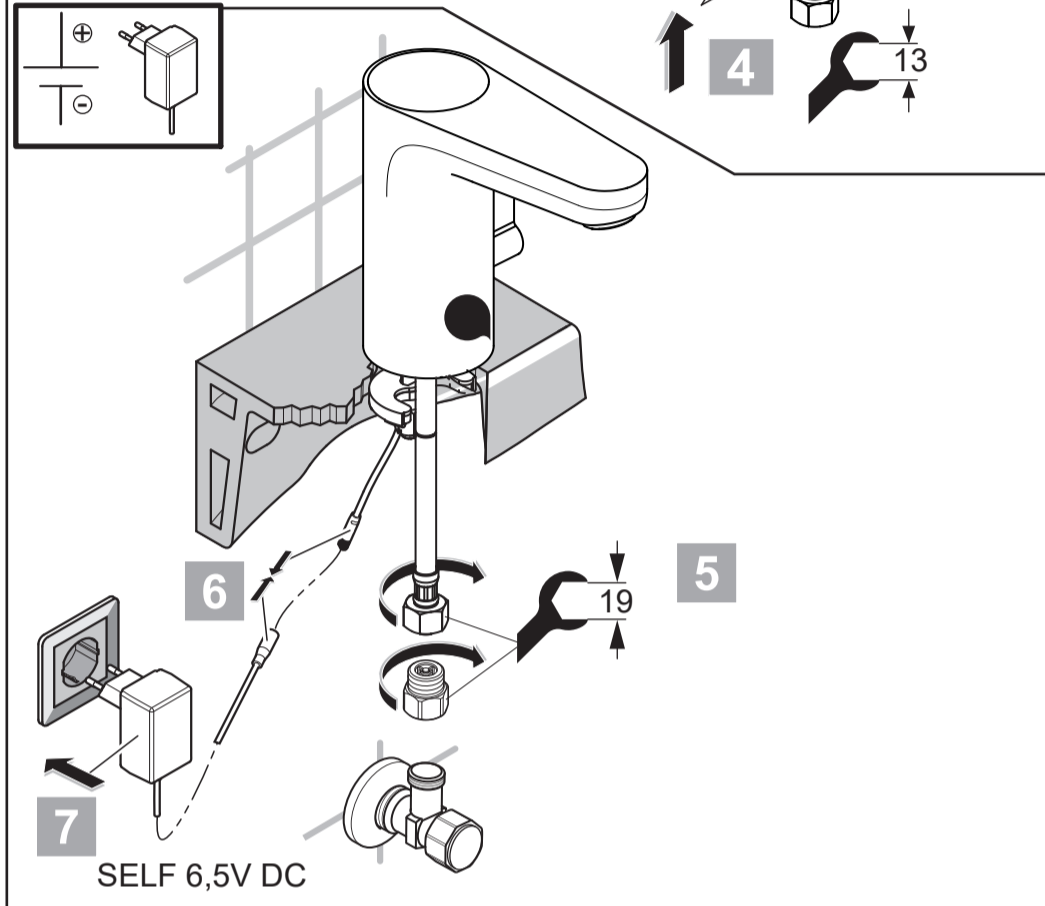

A6146

Model No.
(BI20A-065092-I)

Ideal Standard

CERAPLUS
A 6145 .. A 6146 ..

0821 / A 868 918
Made in Germany

A6145

6V Lithium
CR-P2

Ideal Standard International NV
 Corporate Village - Gent Building
 Da Vincilaan 2
 1935 Zaventem
 Belgium

www.idealstandardinternational.com

	P bar				Q (3 bar)
	T °C				l/min 3,3