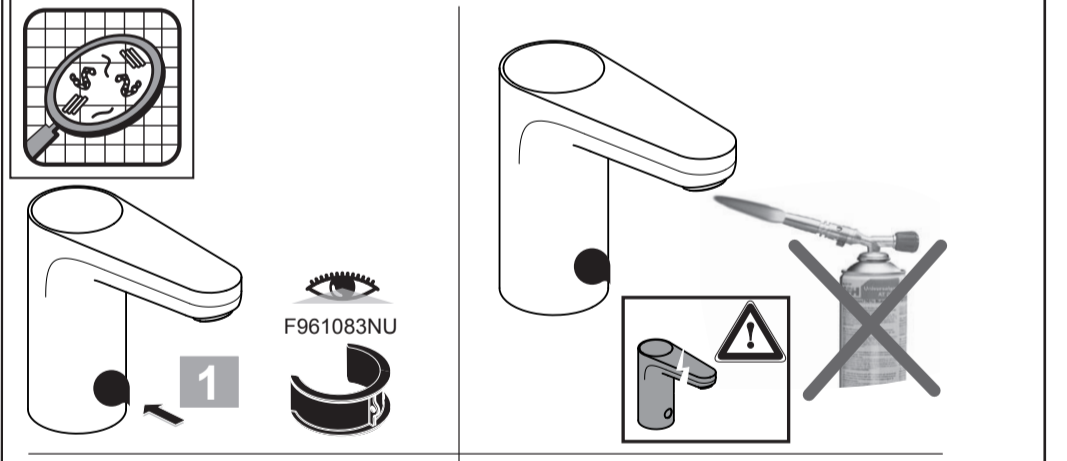

P bar				Q (3 bar)
	T °C				l/min 3,3