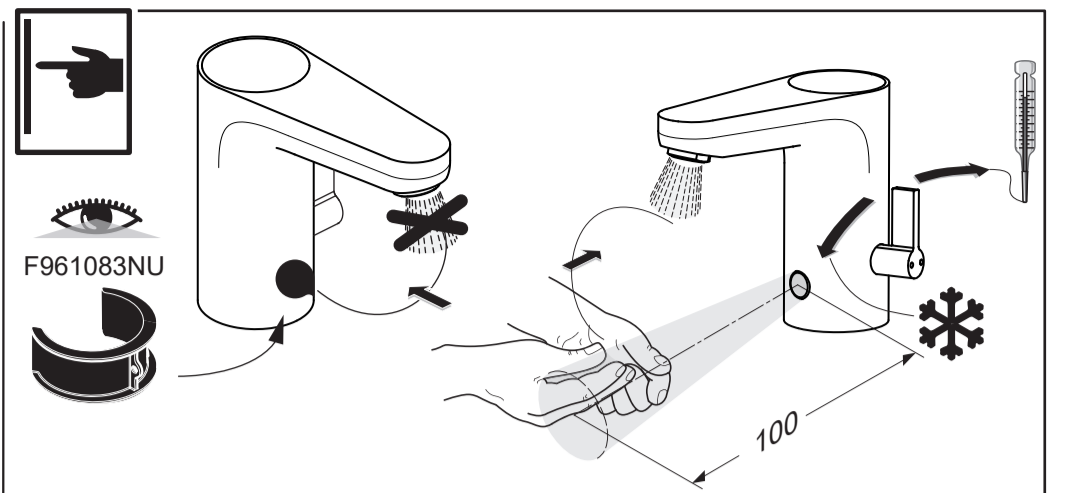

P bar				Q (3 bar)
	T °C				l/min 3,3