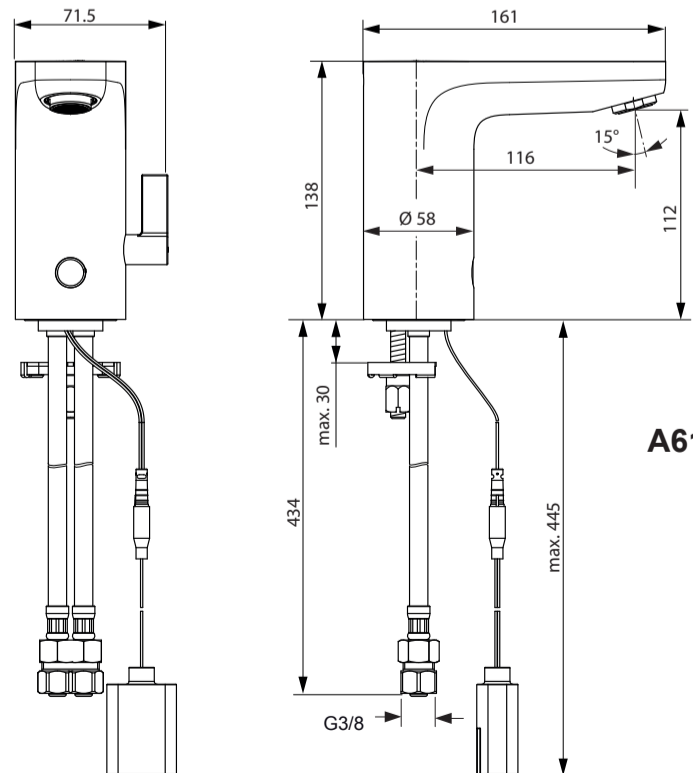

A6146

Model No.
(BI20A-065092-I)

Ideal Standard

CERAPLUS
A 6145 .. A 6146 ..

0821 / A 868 918
Made in Germany

A6145

6V Lithium
CR-P2

Ideal Standard International NV
 Corporate Village - Gent Building
 Da Vincilaan 2
 1935 Zaventem
 Belgium

www.idealstandardinternational.com

	P bar				Q (3 bar)
	T °C				l/min 3,3