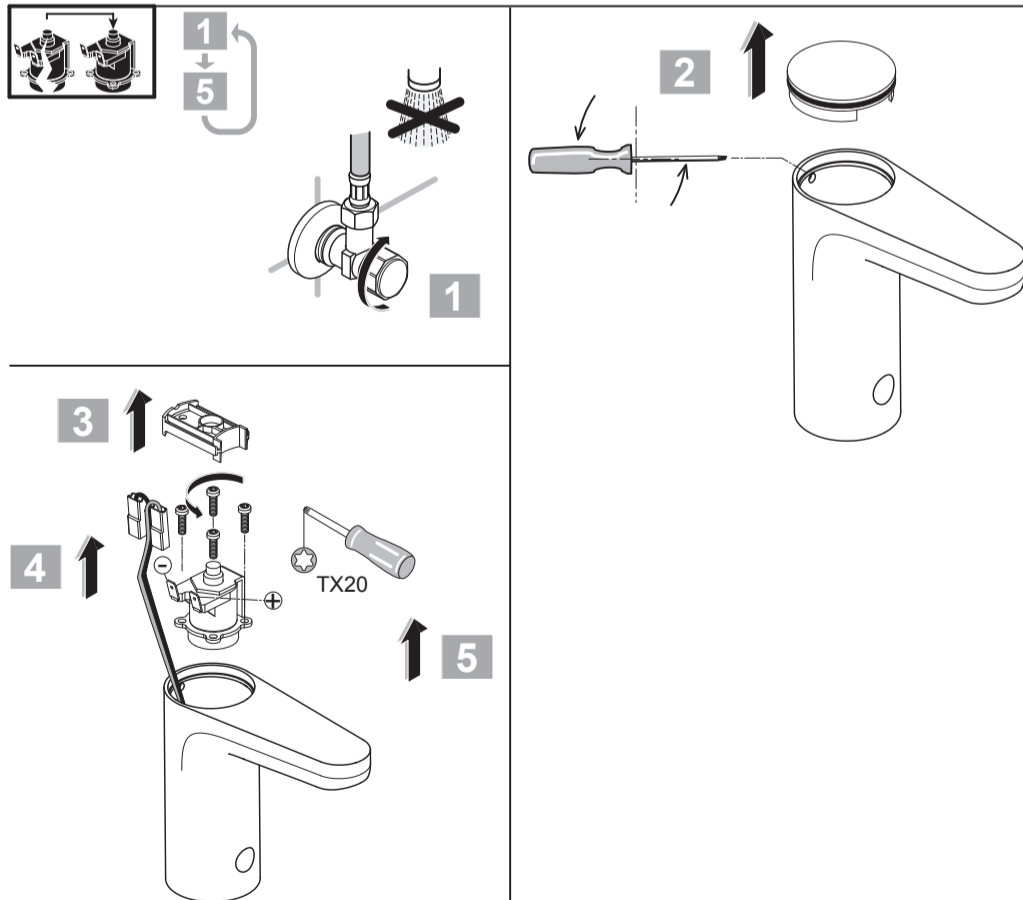

A6146

Model No.
(BI20A-065092-I)

Ideal Standard

CERAPLUS
A 6145 .. A 6146 ..

0821 / A 868 918
Made in Germany

A6145

6V Lithium
CR-P2

Ideal Standard International NV
 Corporate Village - Gent Building
 Da Vincilaan 2
 1935 Zaventem
 Belgium

www.idealstandardinternational.com

	P bar				Q (3 bar)
	T °C				l/min 3,3