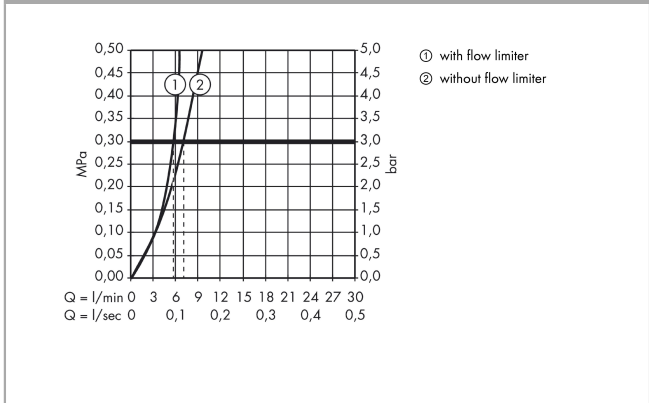

Metris S

Electronic basin mixer with temperature control battery-operated

Surfaces: **chrome** Article Number: **31100000**

Product image

Scale drawing

Flowchart