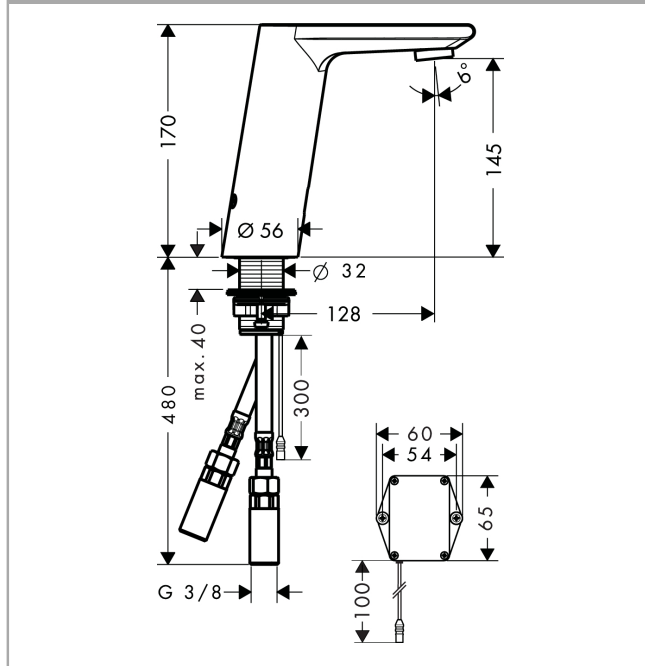

Technology

Design awards

reddot design award

Certificates

Metris S

Electronic basin mixer with temperature control battery-operated

Surfaces: **chrome** Article Number: **31100000**

Product image

Scale drawing

Flowchart

Metris S

Electronic basin mixer with temperature control battery-operated

Surfaces: **chrome** Article Number: **31100000**

Exploded Drawing

Year of production: >02/16

Metris S

Electronic basin mixer with temperature control battery-operated

Surfaces: **chrome** Article Number: **31100000**

Spare part list

Year of production: >02/16

Pos.	Description	Article Number	PC	PU
1	mixer-hood	92307000	-	1
2	aerator M24x1 (5 l/min)	98802000	-	1
3	service tool	98808000	-	1
4	O-ring 17x2	98199000	-	1
5	solenoid valve	95654000	-	1
6	O-ring 31x2	98204000	-	1
7	O-ring 41x2	98212000	-	1
8	sliding gear lever	92379000	-	1
9	cover cap	95433000	-	1
10	hexagon socket screw M4x10	97661000	-	1
11	mixing shaft	92377000	-	1
12	O-ring 6x2	98458000	-	1
13	O-ring 5x2	98215000	-	1
14	electronics	92346000	-	1
15	battery box	98801000	-	1
16	battery	97399000	-	1
17	flat seal	98749000	-	1
18	fixing set (Ø 32)	13961000	-	1
19	lever collar	97548000	-	1
20	connection hose 450 mm	92345000	-	1
21	O-ring 8x1,5	98423000	-	1
22	back flow preventor cartridge with microfilter	92297000	-	1
23	non return valve DW 10	96456000	-	1
24	sealing set	95581000	-	1
a	fixation extension 35 mm	13898000	-	1