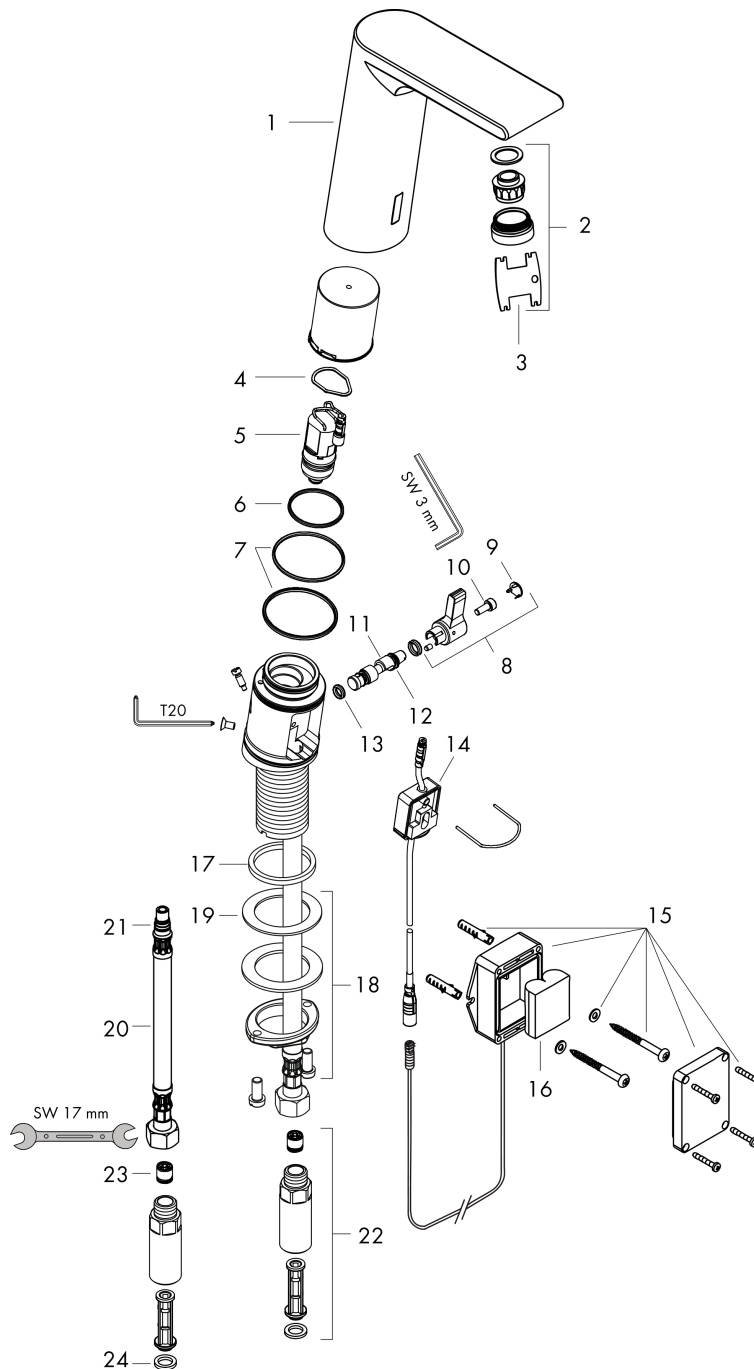

Technology

Design awards

reddot design award

Certificates

Metris S

Electronic basin mixer with temperature control battery-operated

Surfaces: **chrome** Article Number: **31100000**

Product image

Scale drawing

Flowchart

Metris S

Electronic basin mixer with temperature control battery-operated

Surfaces: **chrome** Article Number: **31100000**

Exploded Drawing

Year of production: >02/16

Metris S

Electronic basin mixer with temperature control battery-operated

Surfaces: **chrome** Article Number: **31100000**

Spare part list

Year of production: >02/16

Pos.	Description	Article Number	PC	PU
1	mixer-hood	92307000	-	1
2	aerator M24x1 (5 l/min)	98802000	-	1
3	service tool	98808000	-	1
4	O-ring 17x2	98199000	-	1
5	solenoid valve	95654000	-	1
6	O-ring 31x2	98204000	-	1
7	O-ring 41x2	98212000	-	1
8	sliding gear lever	92379000	-	1
9	cover cap	95433000	-	1
10	hexagon socket screw M4x10	97661000	-	1
11	mixing shaft	92377000	-	1
12	O-ring 6x2	98458000	-	1
13	O-ring 5x2	98215000	-	1
14	electronics	92346000	-	1
15	battery box	98801000	-	1
16	battery	97399000	-	1
17	flat seal	98749000	-	1
18	fixing set (Ø 32)	13961000	-	1
19	lever collar	97548000	-	1
20	connection hose 450 mm	92345000	-	1
21	O-ring 8x1,5	98423000	-	1
22	back flow preventor cartridge with microfilter	92297000	-	1
23	non return valve DW 10	96456000	-	1
24	sealing set	95581000	-	1
a	fixation extension 35 mm	13898000	-	1