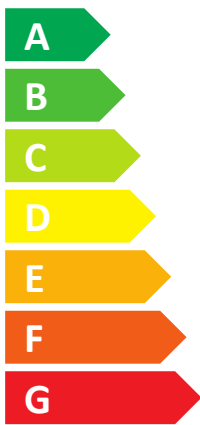

ENERG

енергия · ενεργεια

Compress 7000i LW

CS 7001i LWMF 8

8738210643

BOSCH

A++

A

Diagram showing sound power level. A speaker icon inside a house is shown with sound waves. Below it, the text "36 dB" is displayed. Below that, another house icon is shown with sound waves entering from the left, with the text "dB" below it.

Diagram showing power consumption. A map of Europe is shown with three shaded regions in different shades of blue. To the right, a legend indicates that each shaded region represents "7 kW".

ENERG

енергия · ενέργεια